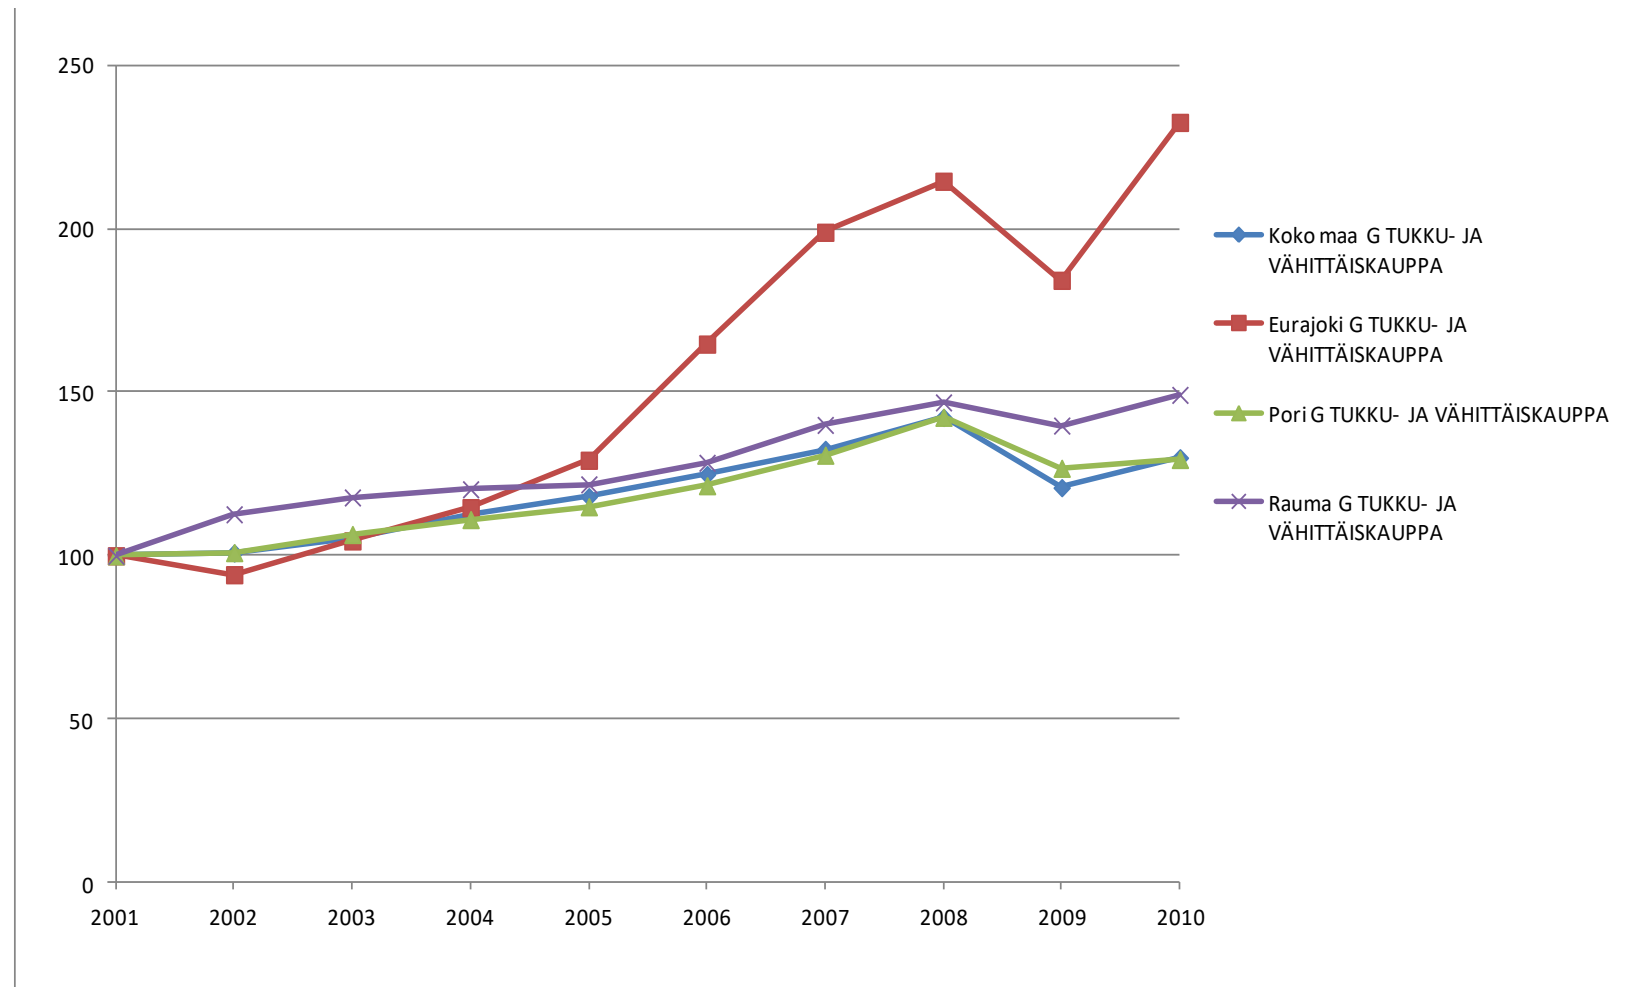

Wholesale and Retail Trade: Revenue Evolution

Olkiluoto 3