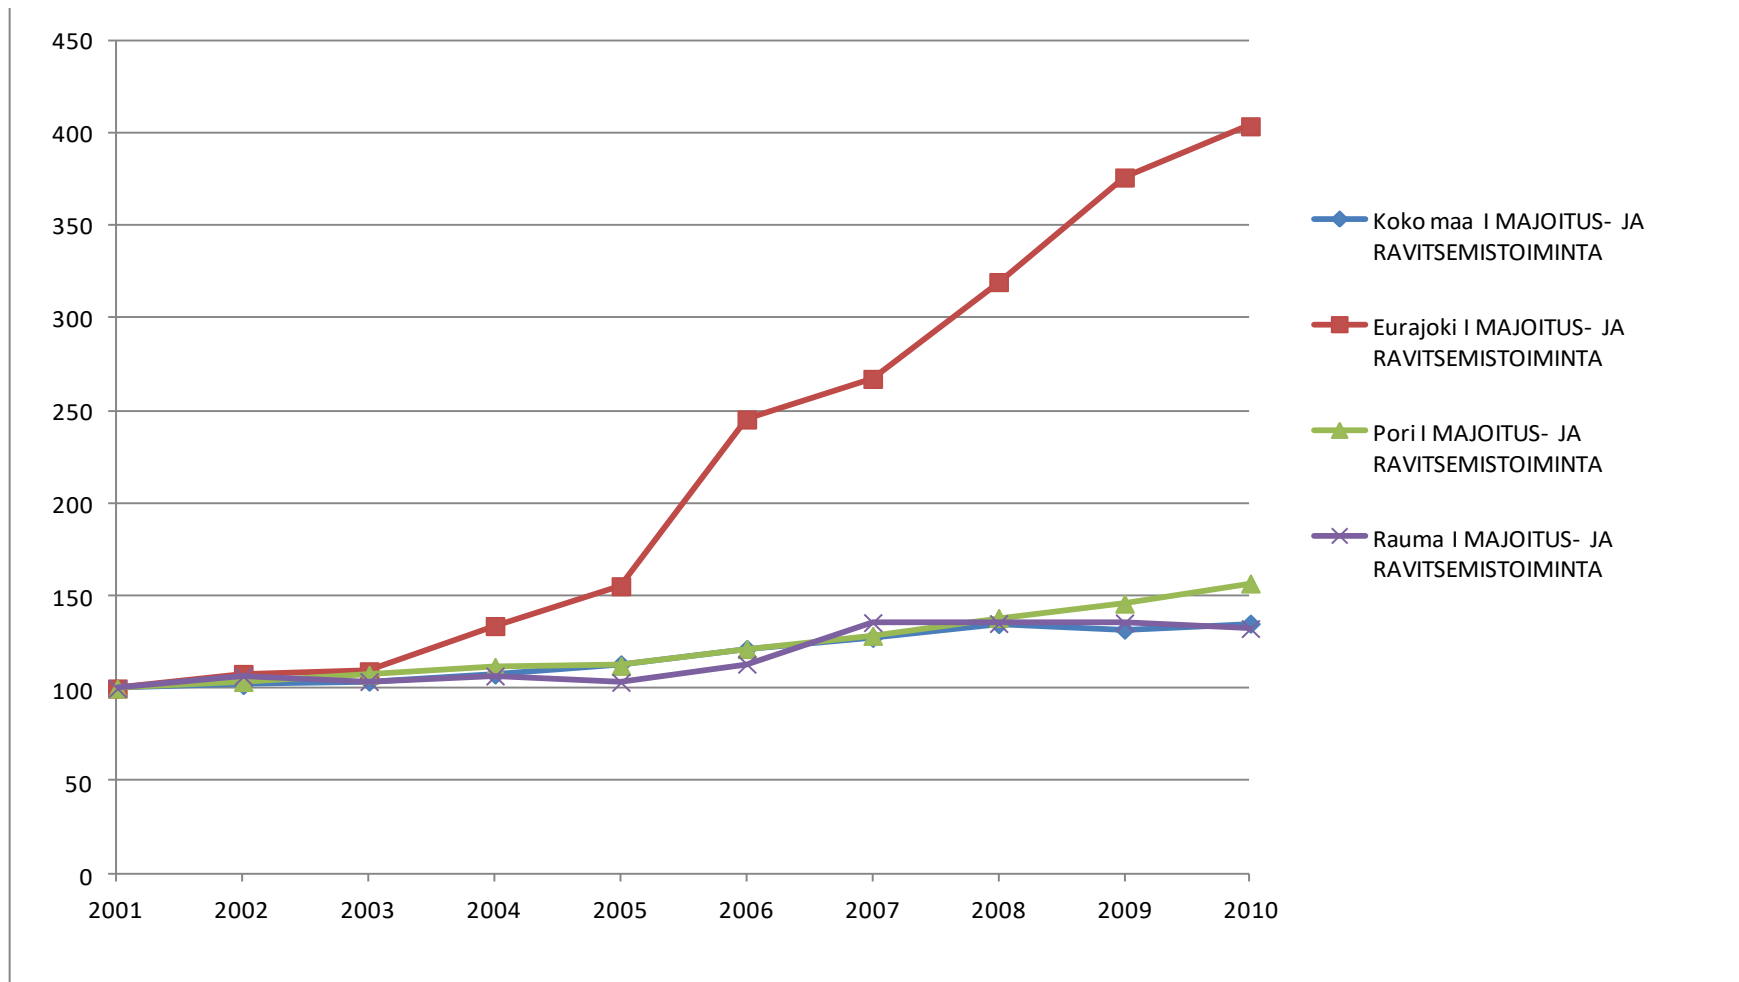

Hotel and Restaurant Business: Revenue Evolution

Olkiluoto 3